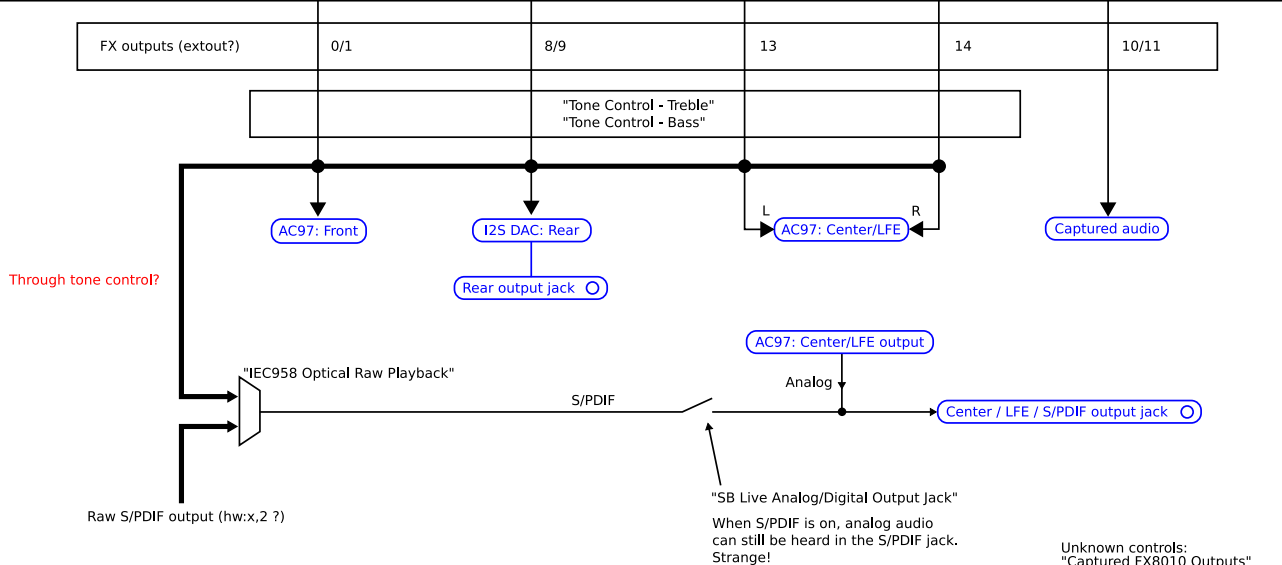

## SB Live! 5.1 Model SB0100 guessed mixer map

Emu10k1:

FX-bus accumulators	Source	Destination	Front	Rear	Center	LFE	Capture
0/1	Wave		"Wave Playback"	"Wave Surround Playback"	"Wave Center Playback"	"Wave LFE Playback"	"Wave Capture"
2/3	Rear		---	"Surround Playback"	---	---	"Surround Capture"
4/5	Midi		"Synth Playback" (?)	---	---	---	"Synth Capture" (?)
6	Center		---	---	"Center Playback"	---	---
7	LFE		---	---	---	"LFE Playback"	---
	IEC958 Coaxial		"IEC958 Coaxial Playback"	---	---	---	"IEC958 Coaxial Capture"
	IEC958 LiveDrive (optical digital input)		"IEC958 LiveDrive Playback"	---	---	---	"IEC958 LiveDrive Capture"
	IEC958 TTL (usually CDROM)		"IEC958 TTL Playback"	---	---	---	"IEC958 TTL Capture"
	Line LiveDrive (I2S ADC input on the LiveDrive)		"Line LiveDrive Playback"	---	---	---	"Line LiveDrive Capture"
	Line2 LiveDrive (I2S ADC input on the LiveDrive)		"Line2 LiveDrive Playback"	---	---	---	"Line2 LiveDrive Capture"
	AC97 audio		"AC97 Playback"	---	---	---	"AC97 Capture"

AC97 codec:

Figure 11. STAC9708/11 Mixer Functional Diagram